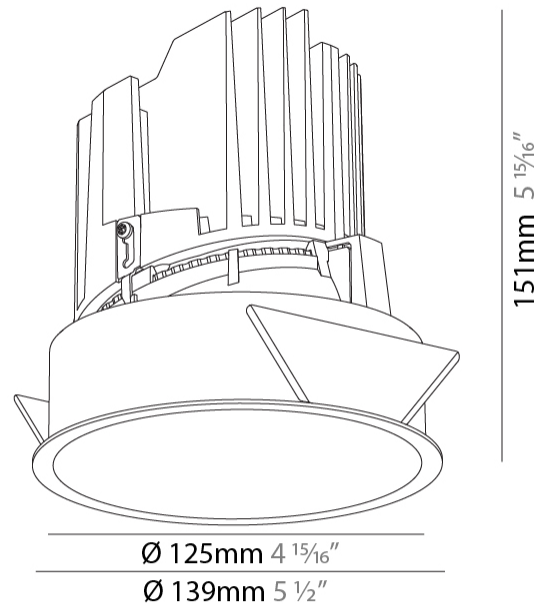

PHYSICAL

Shape: Round
Diameter (mm): 139
Diameter (in): 5 1/2
Height (mm): 151
Height (in): 5 15/16
Ceiling Thickness (mm): 10 / 12.5 / 15
Ceiling Thickness (in): 3/8 or 1/2 or 9/16
Min. Recessing Depth (mm): 170
Min. Recessing Depth (in): 6 11/16
Light Distribution: Downlight
Weight (kg): 0.921
Weight (lbs): 2.03
Fixture Finish: SSR / BKV / CWI / CRY / HAB / UFT / ITA / RUA / FTG / MYG / LOD / PUS / FRO / FUP / KIA / POP / BLS / SPG / MEY / GOH / GUM / CHC / COM / ABZ / JAG / OBR / MOS / ROR
Fixture Material: Aluminum Die Cast
Cut-out Measurements: 130mm / 5 1/8"

ELECTRICAL

Lamp Type: LED (Zhaga Standard)
Input Wattage (W): 13.2 / 16.5
Total Output Wattage (W): 12 / 14
Dimming: Tri-Mode (Non-Dimming and Phase Dimming (120Vac only) and 0-10V Dimming)
Driver Included: No
Driver Location: Recessed Housing
Driver Type: Constant Current - Universal
Driver Class: Class 2
Housing: See components
Input Voltage (V): 120 - 277
Constant Current (MA): 350

LED

Number of LEDs: 1
Color Temperature (°K): 2700 / 3000 / 3500 / 4000
Max. Delivered Lumen (lm): 870 / 970 / 1039 / 1060
Nominal Lumen (lm): 960 / 1070 / 1156 / 1180
CRI: >90 CRI
Efficiency (%): 0.905
Lamp Life (hrs): 50000

OPTICAL

Reflector: 10

RATINGS AND CERTIFICATIONS

Certified By: Certified for North American Standards
IP rating: IP20